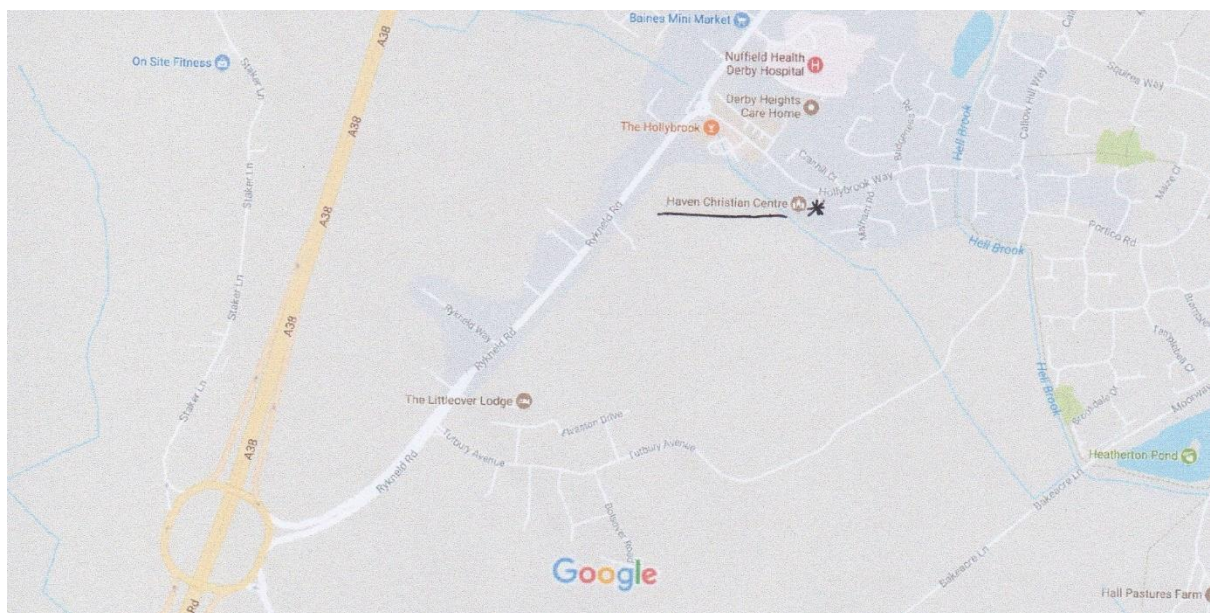

At Kegworth Interchange, take the 3rd exit onto A50

At junction 4, Use the left 2 lanes to take the A38 exit to M1/Birmingham/Burton-upon-Trent/Derby

At Toyota Island, take the 5th exit onto the A38 slip road to M1 North/Derby

Merge onto Burton Rd/A38

Use the left lane to take the slip road to Mickleover/Littleover/Findern

At the roundabout, take the 3rd exit onto Rykneld Rd

At the roundabout, take the 2nd exit onto Hollybrook Way

Haven Christian Centre 3rd entrance on the right

Directions from the North

At junction 28 M1, take the A38 exit to A615/Derby/Matlock

At junction 4 use the left lane to take the slip road to Mickleover/Littleover/Findern

At the roundabout, take the 2nd exit onto Hollybrook Way

Haven Christian Centre 3rd entrance on the right

Directions from A38

Overflow Car Park